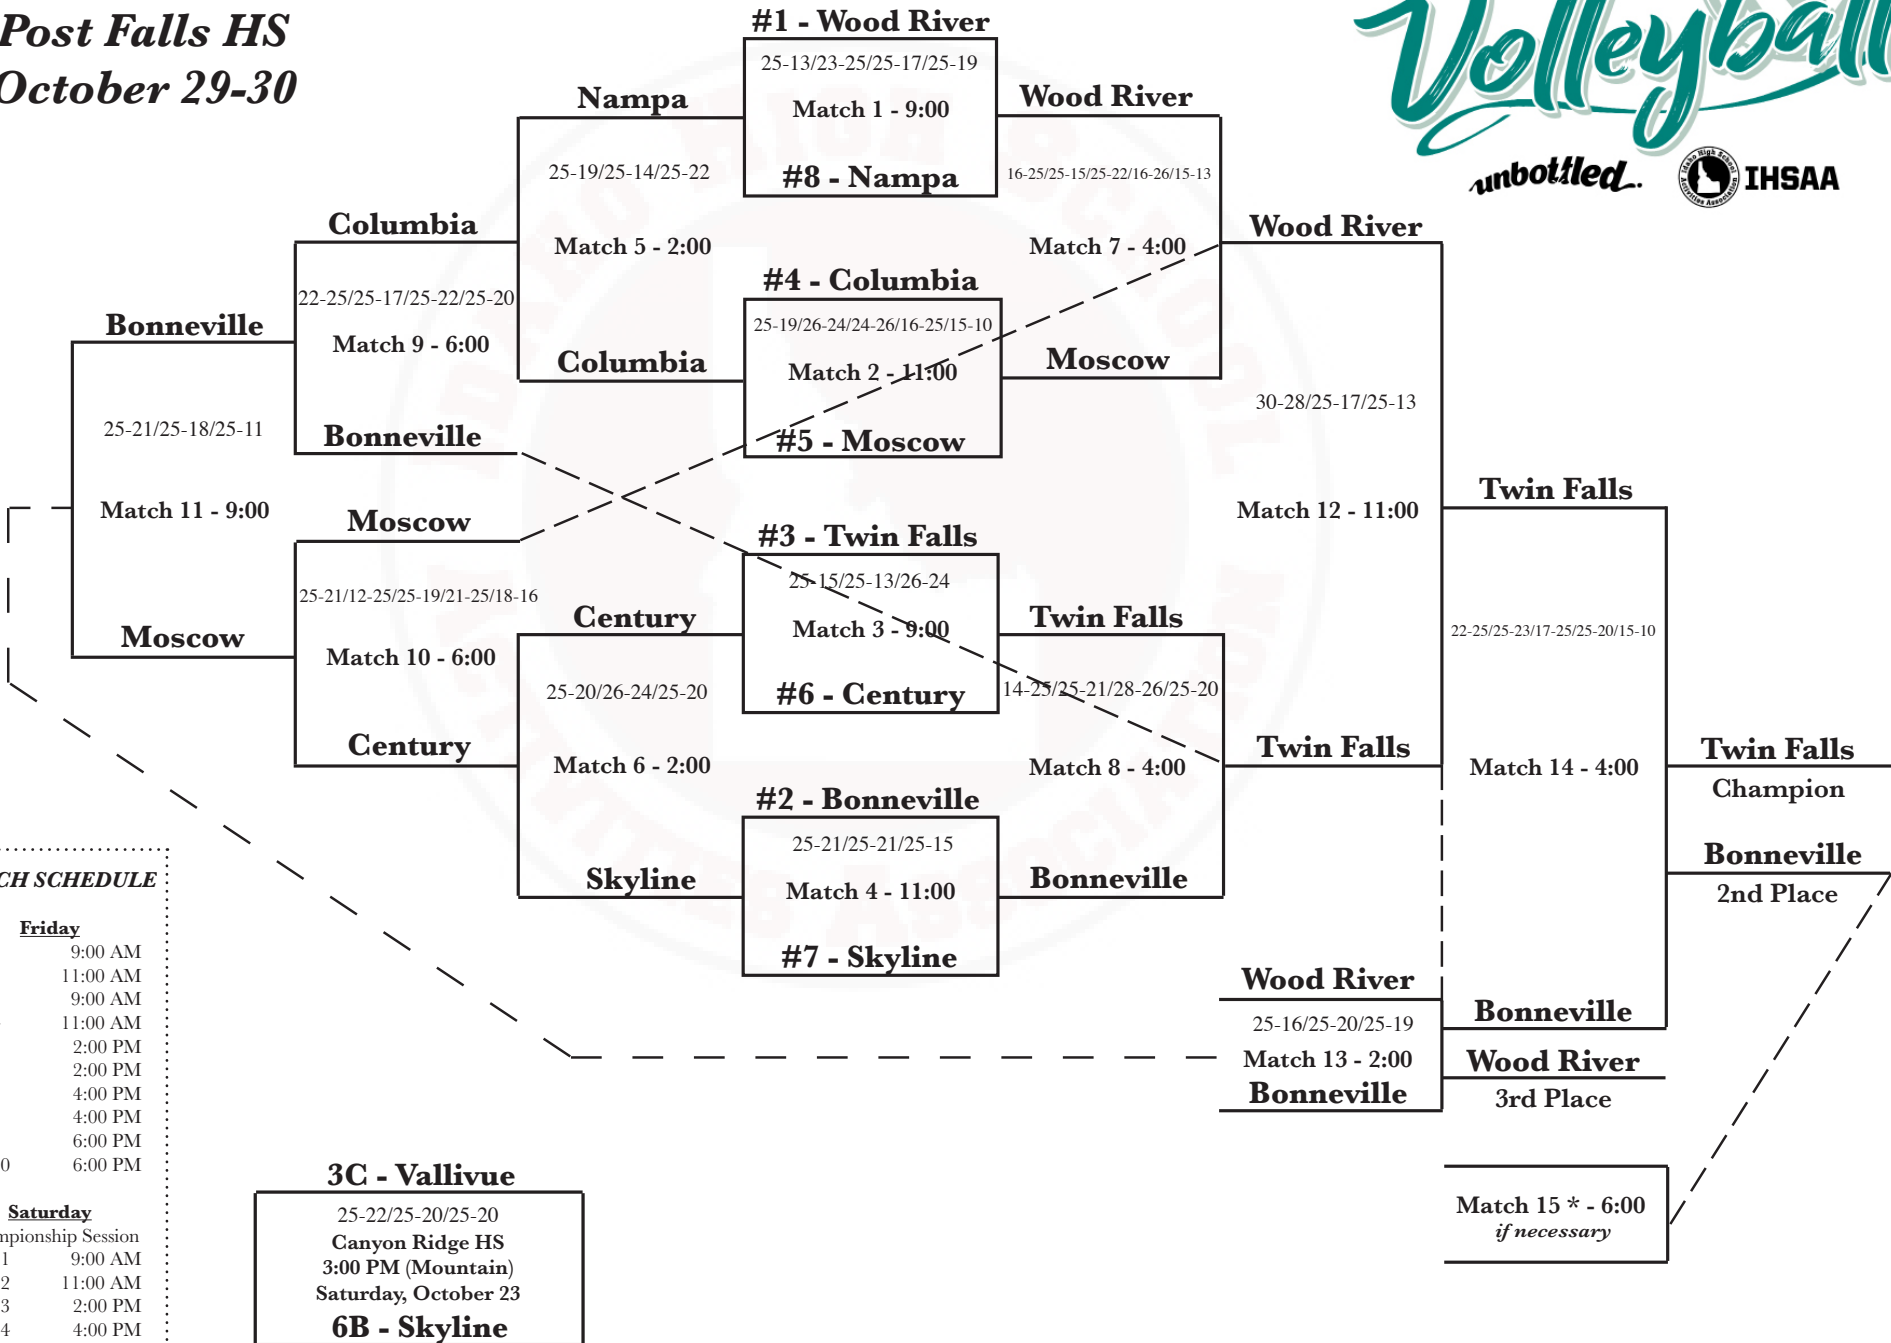

unbottled.

4A

Post Falls HS  
October 29-30

**MATCH SCHEDULE**

**Friday**

Match 1	9:00 AM
Match 2	11:00 AM
Match 3	9:00 AM
Match 4	11:00 AM
Match 5	2:00 PM
Match 6	2:00 PM
Match 7	4:00 PM
Match 8	4:00 PM
Match 9	6:00 PM
Match 10	6:00 PM

**Saturday**

Championship Session

Match 11	9:00 AM
Match 12	11:00 AM
Match 13	2:00 PM
Match 14	4:00 PM
Match 15 *	6:00 PM

**3C - Vallivue**  
25-22/25-20/25-20  
Canyon Ridge HS  
3:00 PM (Mountain)  
Saturday, October 23  
**6B - Skyline**

State Play-In Match

IDAHO HIGH SCHOOL